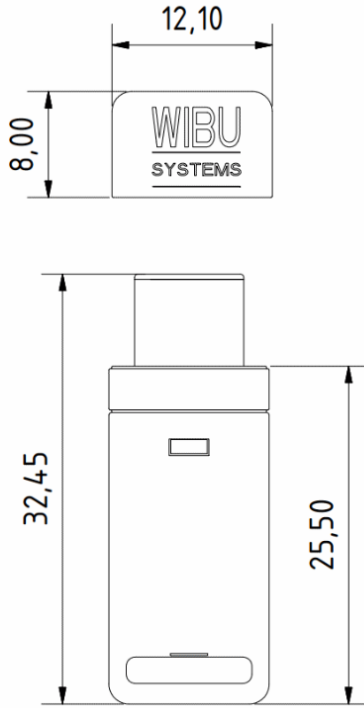

# Technical Drawing

Article-No:

1 0 0 1 - 0 3 - 5 7 0

All dimensions in millimeter. Subject to change without notice.

WIBU-SYSTEMS AG  
Rueppurrer Strasse 52-54  
D-76137 Karlsruhe  
Tel: +49-721-93172-0  
Fax: +49-721-93172-22  
info@wibu.com  
www.wibu.com