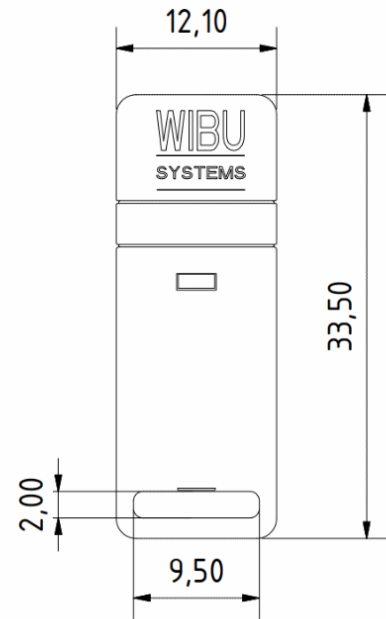

# Technical Drawing

Article-No:

1 0 0 1 - 0 3 - 5 7 0

All dimensions in millimeter. Subject to change without notice.

WIBU-SYSTEMS AG  
Rueppurrer Strasse 52-54  
D-76137 Karlsruhe  
Tel: +49-721-93172-0  
Fax: +49-721-93172-22  
info@wibu.com  
www.wibu.com